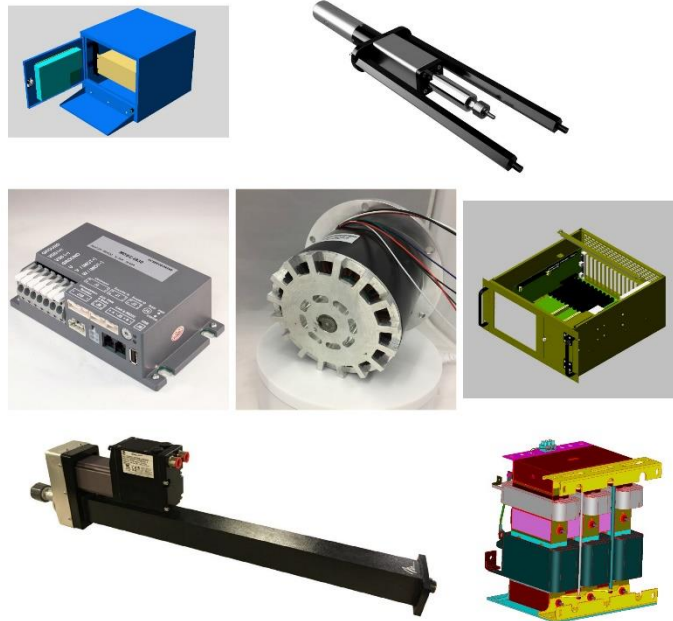

Line/Load Reactors, Harmonic Filters, Motor Protection Filters, EMI-RFI Filters, Custom Transformers	
	Roller Screw and Ball Screw Linear Actuators, Hexapods, Custom Actuators	
	DC Coreless Motors, Precision Planetary and Spur Gearheads, Brushless Motors	
	Precision Planetary Gearboxes, Zero Backlash Gearboxes, Servo Right Angle Worm, Cycloidal, Rack and Pinion Systems	
	AC Motors, Brushed Motors, Brushless Motors, Gearmotors and Custom Solutions	

Anacar Motion also provides custom solutions.

Anacar Motion, LLC
201-337-3055
www.anacarmotion.com